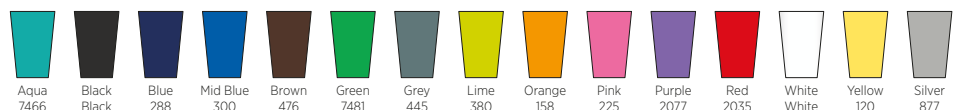

Tumbler colours

(Americano Cortado available in clear only)