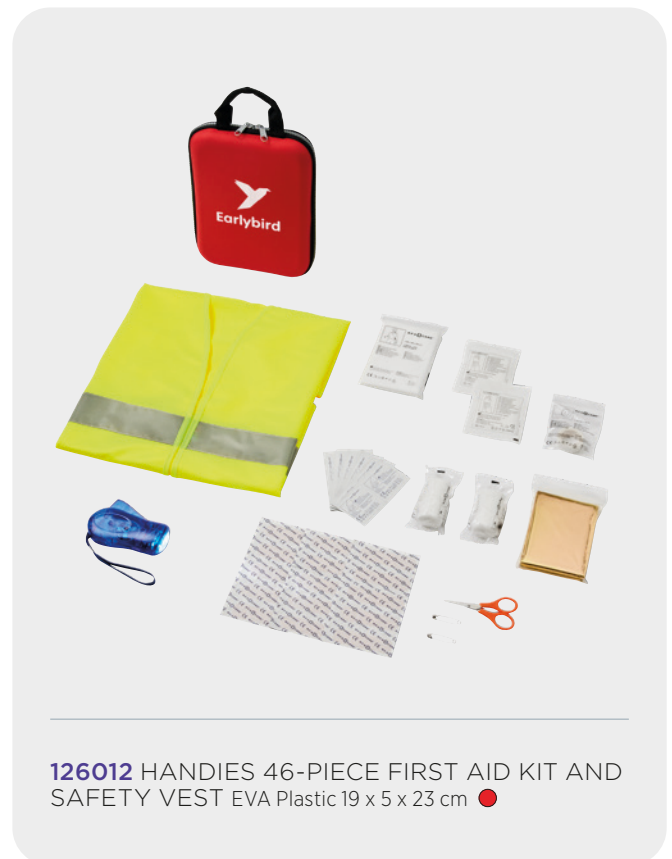

126012 HANDIES 46-PIECE FIRST AID KIT AND SAFETY VEST EVA Plastic 19 x 5 x 23 cm ●