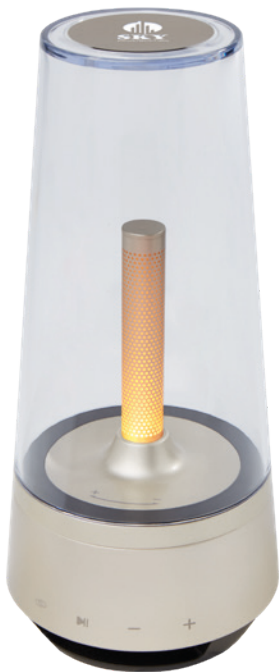

TEKIÖ

124217 HYBRID MULTI-DEVICE KEYBOARD WITH  
STAND ABS Plastic 29 x 16 x 1.7 cm ●

TEKIÖ

**124239** HYBRID SMART WIRELESS CHARGER ABS Plastic, Aluminium 119 x 119 x 20.5 cm ●

TEKIÖ

**124236** HYBRID CONFERENCE SPEAKER ABS Plastic 12.2 x 12.2 x 4 cm ●

TEKIÖ

**124280** HYBRID AMBIANCE SPEAKER ABS Plastic 12.9 x 10.9 x 22.6 cm ○

TEKIÖ

124216 HYBRID PERFORMANCE BLUETOOTH KEYBOARD - QWERTY Aluminium, ABS Plastic 28.2 x 11.6 x 1.5 cm ●

TEKIÖ

124274 HYBRID MONITOR LIGHT  
Aluminium 7.9 x 3.7 x 3.7 cm ●

TEKIÖ

124264 HYBRID ACTIVE STYLUS PEN FOR  
IPAD Aluminium, ABS Plastic 16.5 x 1 x 1 cm ●

TEKIŌ

---

124197 CERRIS DESK PAD Cork 60 x 40 x 0.3 cm ○

TEKIŌ

---

124231 CERRIS LAPTOP STAND Cork 4 x 4 x 4 cm ○