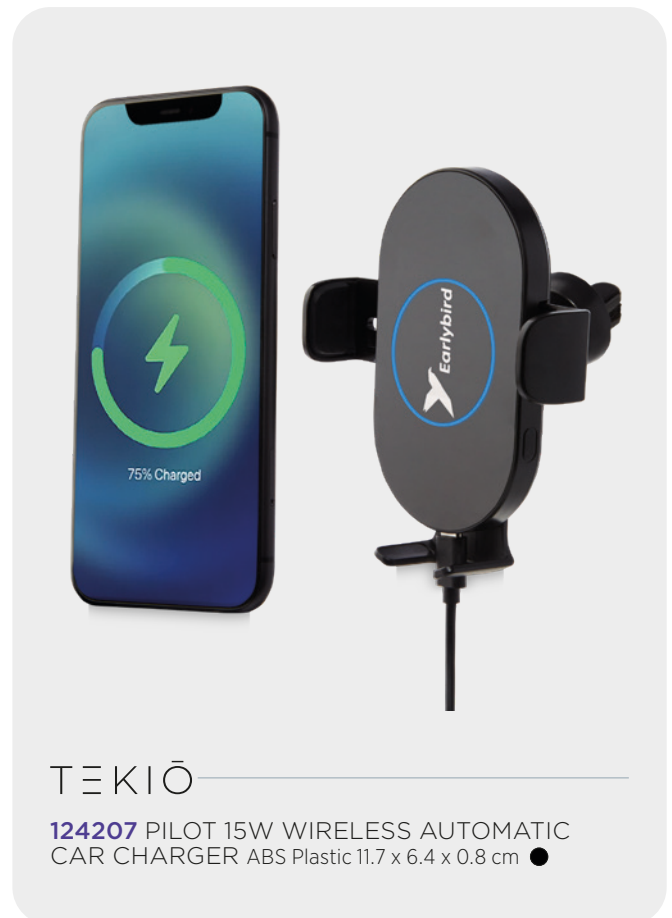

TEKIÖ

**124259** PILOT DUAL 55W USB-C/USB-A CAR CHARGER Aluminium, ABS Plastic 2.9 x 2.9 x 6.9 cm ●

TEKIÖ

**124205** MAGCLICK 10W WIRELESS MAGNETIC CAR CHARGER ABS Plastic 8.4 x 5.8 x 4 cm ●

TEKIÖ

**124207** PILOT 15W WIRELESS AUTOMATIC CAR CHARGER ABS Plastic 11.7 x 6.4 x 0.8 cm ●