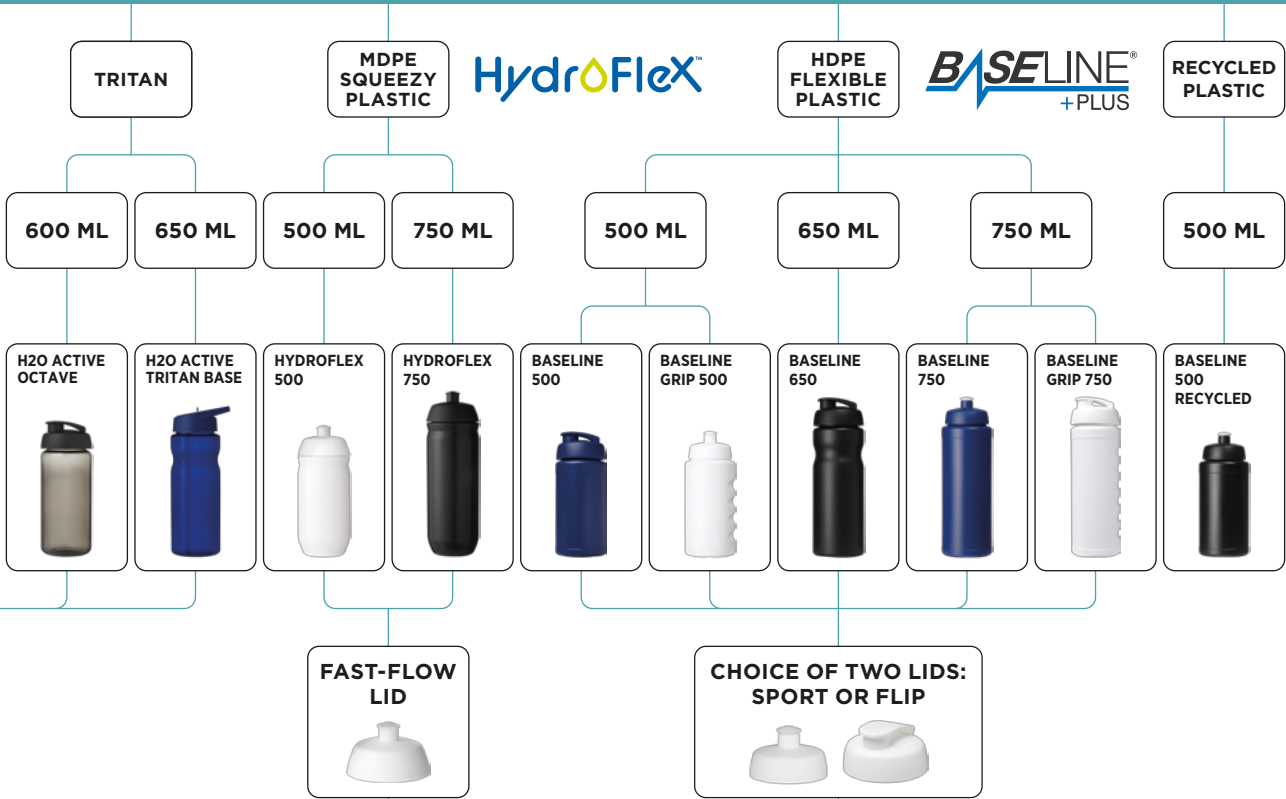

THEN CHOOSE YOUR COLOURS...

BOTTLE COLOURS:

HF 500		500	
HF 750		GRIP 500	
		650	
		750	
		GRIP 750	

LID COLOURS:

Aqua 7466	Black Black	Blue 288	Green 7481	Lime 380
Orange 158	Pink 225	Purple 2077	Red 2035	White White 120

& MIX & MATCH