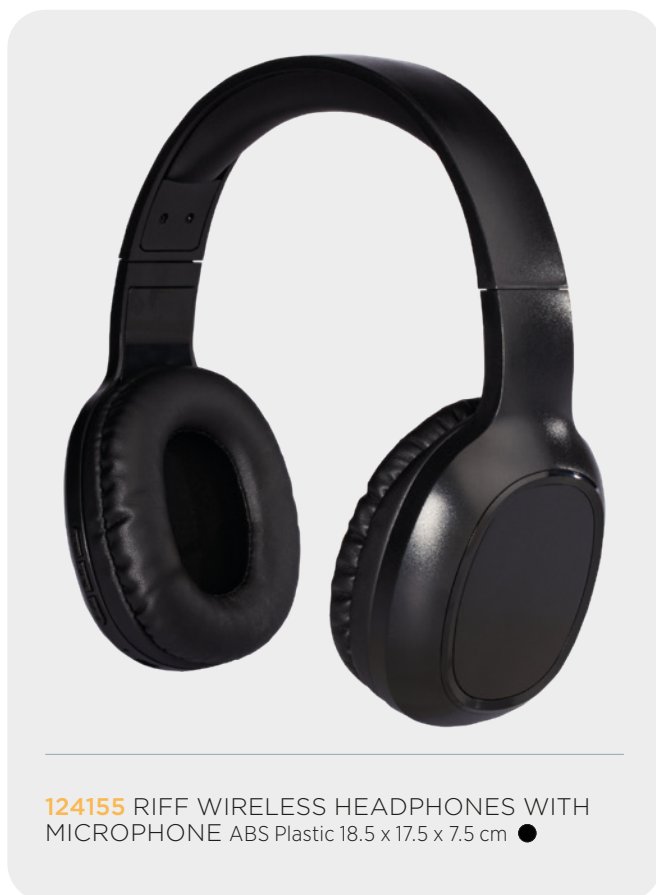

## TEKIŌ

**124284** ANTON ADVANCED ENC EARBUDS  
ABS Plastic 5.8 x 4.7 x 2.6 cm ○

**124160** BRAAVOS 2 TRUE WIRELESS AUTO PAIR  
EARBUDS ABS Plastic 7.36 x 3.97 x 8.54 cm ○●

**124253** BRAAVOS MINI TWS EARBUDS  
ABS Plastic 5 x 2.2 x 3.8 cm ●