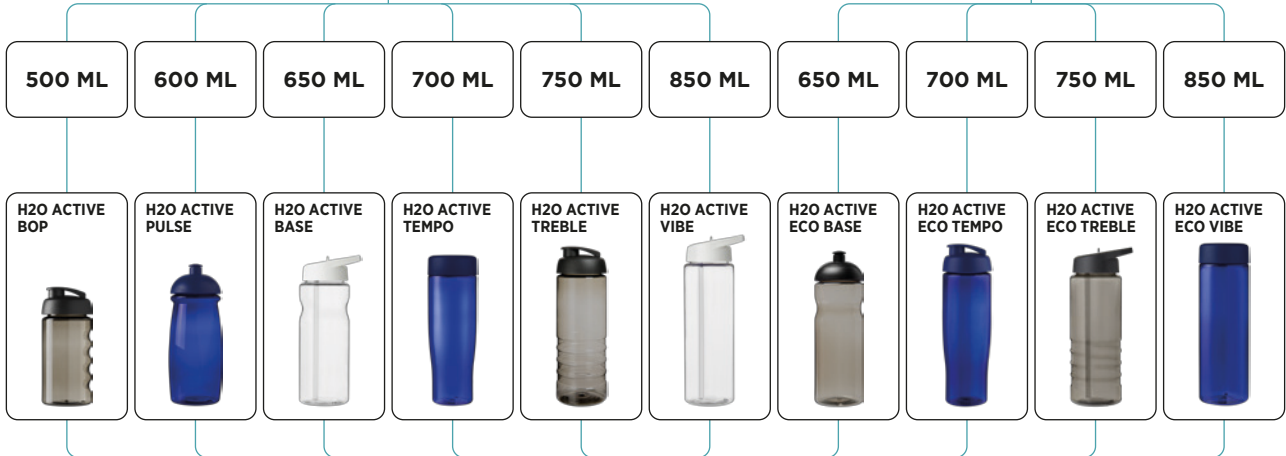

SIMPLE STEPS TO YOUR PERFECT BOTTLE...

HIGH GLOSS PET

RECYCLED PET

**CHOICE OF FOUR LIDS:
SPOUT, FLIP, DOME OR SCREW CAP**

THEN CHOOSE YOUR COLOURS...

BOTTLE COLOURS:

- **BOP**: Blue, Grey, White, Green, Purple
- **PULSE**: Blue, White, Orange, Red, Yellow
- **BASE**: Aqua, Black, Blue, Grey, White, Green, Orange, Pink, Purple, Red, Yellow
- **TEMPO**: Aqua, Black, Blue, White, Green, Pink, Purple
- **TREBLE**: Grey, White
- **VIBE**: Blue, Grey, White

ECO BASE: Blue, Grey, NEW, NEW, NEW, NEW

ECO TEMPO: Blue, Grey

ECO TREBLE: NEW, NEW, NEW

ECO VIBE: NEW, NEW, NEW

OCTAVE: Blue, Grey, White, Red

TRITAN BASE: Blue, Grey, White, Red

LID COLOURS:

- Aqua 7466
- Black 288
- Blue 288
- Green 7481
- *Grey 445
- Lime 380
- Orange 158
- Pink 225
- Purple 2077
- Red 2035
- White 120
- Yellow 120

* Grey not available for Dome lid.

& MIX & MATCH